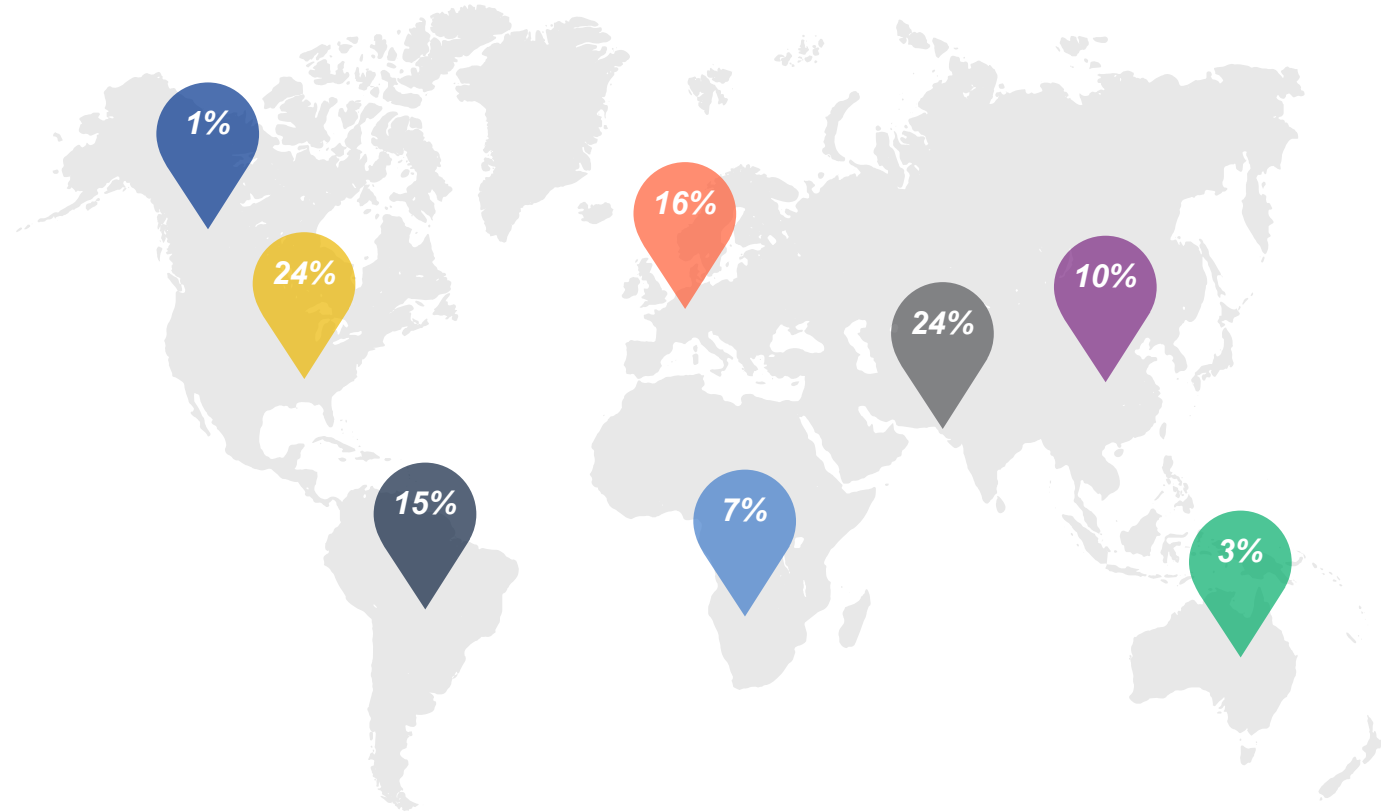

LEO CLUBS

April Leo

Advisory Panel

Symposium

Leo Club Statistics

7,684 Total Leo Clubs

3,089 Alpha Leo Clubs

4,595 Omega Leo Clubs

153 Nations and Territories

181,731 Reported Leos

As of 25th March 2022

Leo Club Program Members Statistics

CA	Region	As of July 2021	As of January 2022	Net Growth
1	USA	15,418	17,349	2,021
2	Canada	1,113	1,256	143
3	S & C America, Mexico & Caribbean	13,795	13,766	(-29)
4	Europa	8,336	8,351	15
5	OSEAL	12,553	13,466	913
6	ISAME	93,297	104,968	11,671
7	ANZI	2,829	2,896	67
8	Africa	10,148	10,640	492
Total		157,489	172,692	15,293

Leo Club Program Club Statistics

CA	Region	As of July 2021	As of January 2022	Net Growth
1	USA	1,696	1,658	(-38)
2	Canada	86	84	(-2)
3	S & C America, Mexico & Caribbean	1,094	1,088	(-6)
4	Europa	1,146	1,138	(-8)
5	OSEAL	746	742	(-4)
6	ISAME	1,968	2,156	188
7	ANZI	201	199	(-2)
8	Africa	555	553	(-2)
Total		7,492	7,618	126